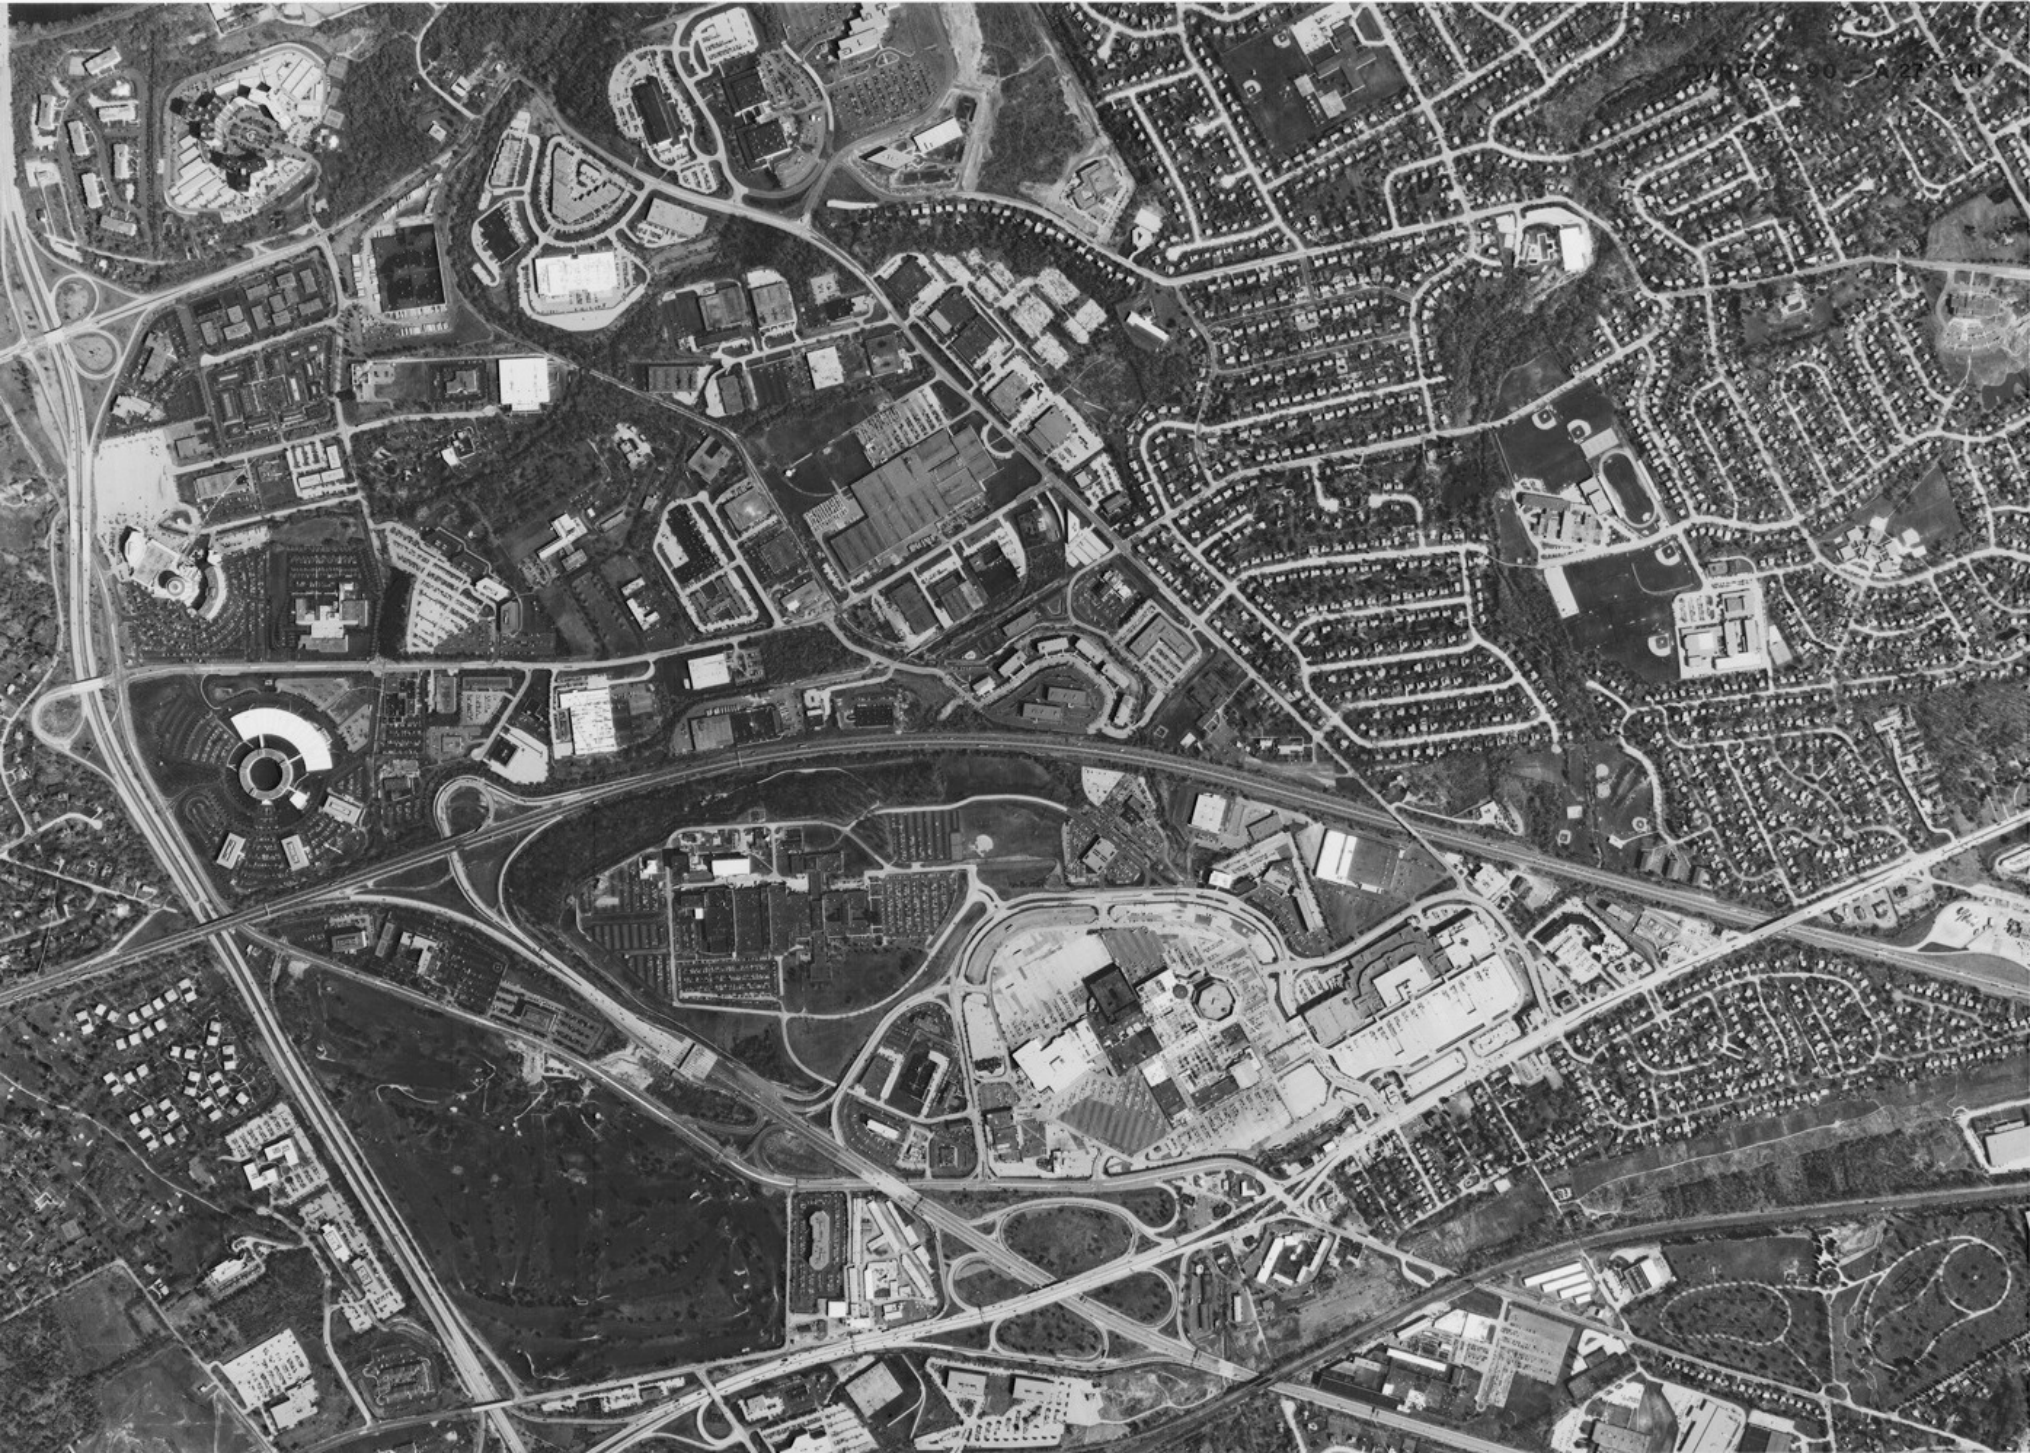

KING OF PRUSSIA, PA

1942*, 1959, 1970, 1980, 1990, 2000, 2010

* Source: Penn Pilot pennpilot.psu.edu

All others:
Delaware Valley Regional Planning Commission
dvrpc.org

King of Prussia 1942

King of Prussia 1959

King of Prussia 1970

King of Prussia 1980

King of Prussia 1990

King of Prussia 2000

King of Prussia 2010