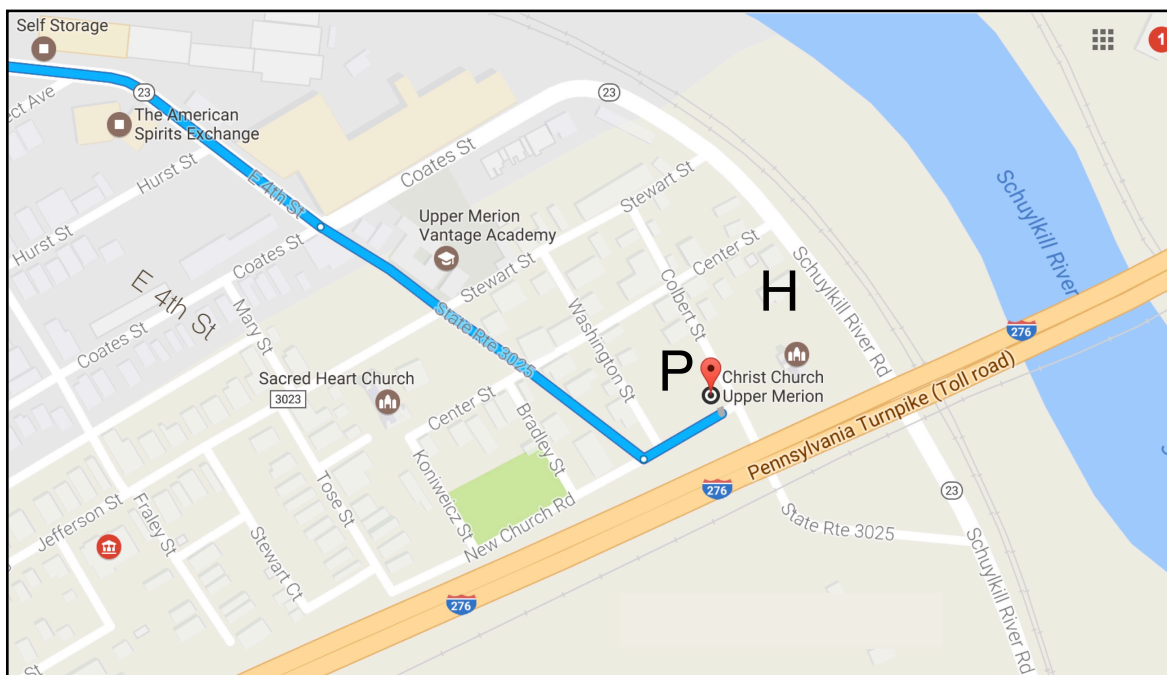

DIRECTIONS

Christ Church (Old Swedes)

740 River Road, Swedesburg PA 19405

From E 4th St of Bridgeport (as per Google Maps)

Continue straight onto E 4th St/SR 3025/State Rte 3025/
Swedesford Rd

Turn left onto New Church Rd/SR 3025/State Rte 3025

Parking lot will be on your left (next door to 808 Colbert St)

The Church Hall (building to the left) is the Society's primary meeting location for monthly programs.

GPS coordinates 40.102647, -75.328006