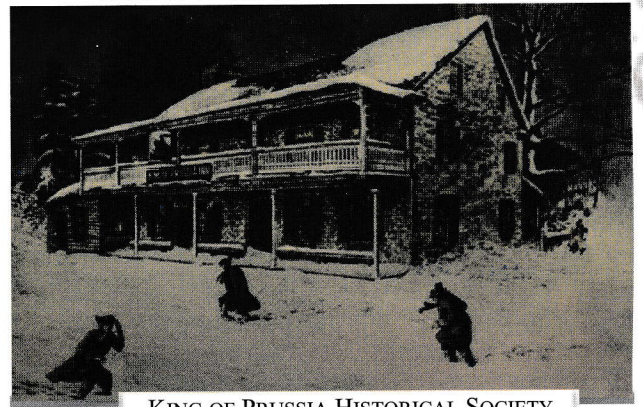

est. 1953

KING OF PRUSSIA HISTORICAL SOCIETY

Preserving Upper Merion's Past To Enlighten Its Future

Upper Merion Township has an amazing history that extends back to well before its official founding in 1713. Our past is rich with local heroes, fascinating tales, and important historical sites. The King of Prussia Historical Society is here to share this history and to preserve its richness for future generations.

Become a part of our membership family. Join the King of Prussia Historical Society today. Your membership will support our efforts to keep our history alive, while preserving it for future generations.

For more information go to www.kophistory.org, email us at info@kophistory.org or write us at PO Box 60716, King of Prussia, PA 19406-0716. Plus follow us on www.facebook.com/kophistory.

KING OF PRUSSIA HISTORICAL SOCIETY

KING OF PRUSSIA HISTORICAL SOCIETY